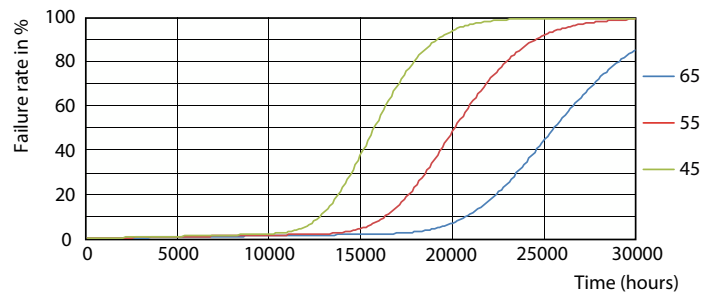

Ecofit Ledtubes T8

Photometric data

Lifetime