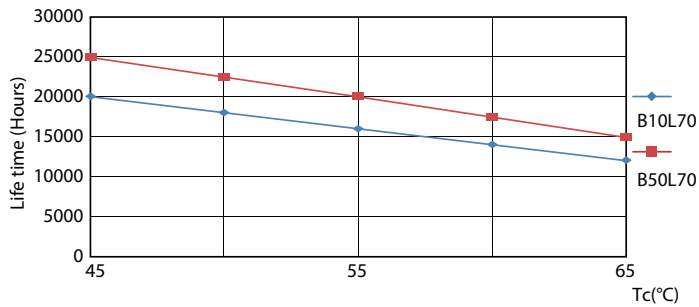

Lifetime

LifetimeVsTc