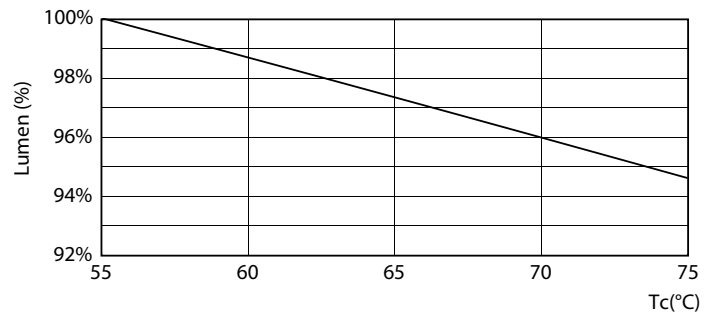

## Lifetime

LifetimeVsTc

FailureRate

Life Expectancy Diagram

Lumen Maintenance Diagram - Ecofit LEDtube 600mm 8W 865 T8