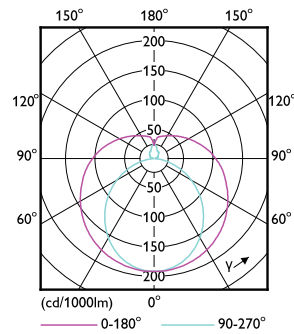

Ecofit Ledtubes T8

Product Length	600 mm
Bulb Shape	T8
Approval and Application	
Energy Efficiency Class	F
Energy Saving Product	Yes
Approval Marks	RoHS compliance CE marking KEMA Keur certificate
Energy Consumption kWh/1000 h	8 kWh
EPREL Registration Number	726132
EU RoHS compliant	Yes

Product Data

Order product name	Ecofit LEDtube 600mm 8W 865 T8
Full product name	Ecofit LEDtube 600mm 8W 865 T8
Full product code	871951440369700
Order code	40369700
Material Nr. (12NC)	929003130402
Net Weight (Piece)	0.120 kg
EAN/UPC - Product/Case	8719514403697
Numerator - Packs per outer box	20
EAN/UPC - Case	8719514403703

Dimensional drawing

Product	D1	D2	A1	A2	A3
Ecofit LEDtube 600mm 8W 865 T8	25.7 mm	28 mm	588.5 mm	595.5 mm	602.5 mm

Photometric data

General uniform lighting - Ecofit LEDtube 600mm 8W 865 T8

Light Distribution Diagram - Ecofit LEDtube 600mm 8W 865 T8