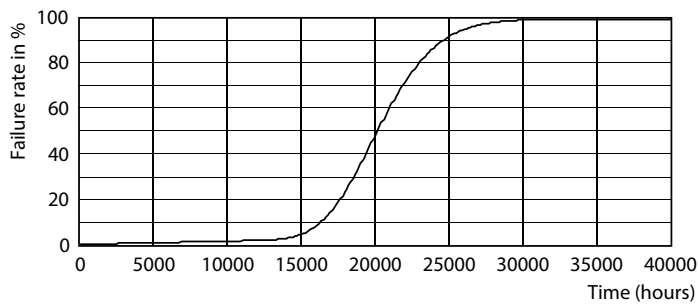

Life Expectancy Diagram