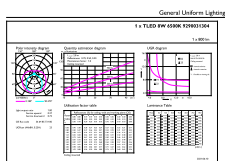

Ecofit Ledtubes T8

Product Length	600 mm
Bulb Shape	T8
Approval and Application	
Energy Efficiency Class	F
Energy Saving Product	Yes
Approval Marks	RoHS compliance CE marking KEMA Keur certificate
Energy Consumption kWh/1000 h	8 kWh
EPREL Registration Number	726132
EU RoHS compliant	Yes

Product Data

Order product name	Ecofit LEDtube 600mm 8W 865 T8
Full product name	Ecofit LEDtube 600mm 8W 865 T8
Full product code	871951440369700
Order code	40369700
Material Nr. (12NC)	929003130402
Net Weight (Piece)	0.120 kg
EAN/UPC - Product/Case	8719514403697
Numerator - Packs per outer box	20
EAN/UPC - Case	8719514403703

Dimensional drawing

Product	D1	D2	A1	A2	A3
Ecofit LEDtube 600mm 8W 865 T8	25.7 mm	28 mm	588.5 mm	595.5 mm	602.5 mm

Photometric data

General uniform lighting - Ecofit LEDtube 600mm 8W 865 T8

Light Distribution Diagram - Ecofit LEDtube 600mm 8W 865 T8