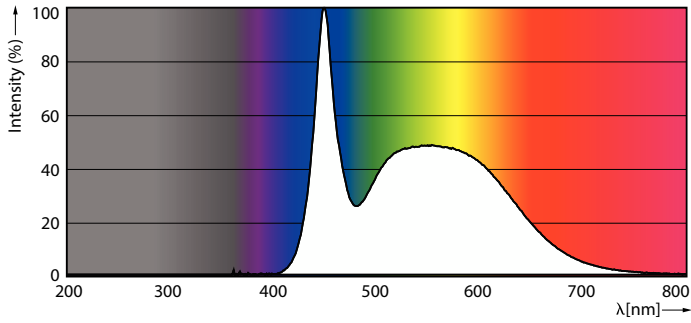

### Product data

General Information	
Cap-Base	G13 [Medium Bi-Pin Fluorescent]
Nominal lifetime	20,000 hour(s)
Switching Cycle	50,000
Lighting Technology	LED
Flux measurement reference	Sphere
Light Technical	
Color Code	865 [CCT of 6500K]
Beam Angle (Nom)	240 degree(s)
Luminous Flux	800 lm
Color Designation	Cool Daylight
Luminous Efficacy (rated) (Nom)	100.00 lm/W
Correlated Color Temperature (Nom)	6500 K
Color Consistency	<6
Color rendering index (CRI)	80
LLMF At End Of Nominal Lifetime (Nom)	70 %
Flickering value (PstLM) - Flickering value as per EN 61000-3-3	0.1
Stroboscopic effect visibility measure (SVM)	0.3
Photobiological safety according to EN 62471	RG0

## Photometric data

Spectral Power Distribution Colour - Ecofit LEDtube 600mm 8W 865 T8