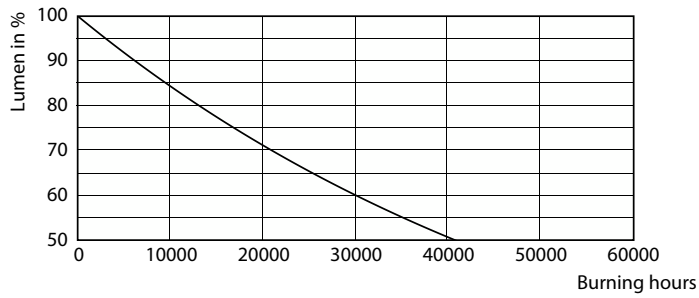

Ecofit Ledtubes T8

Lifetime

Lumen Maintenance Diagram - Ecofit LEDtube 600mm 8W 865 T8